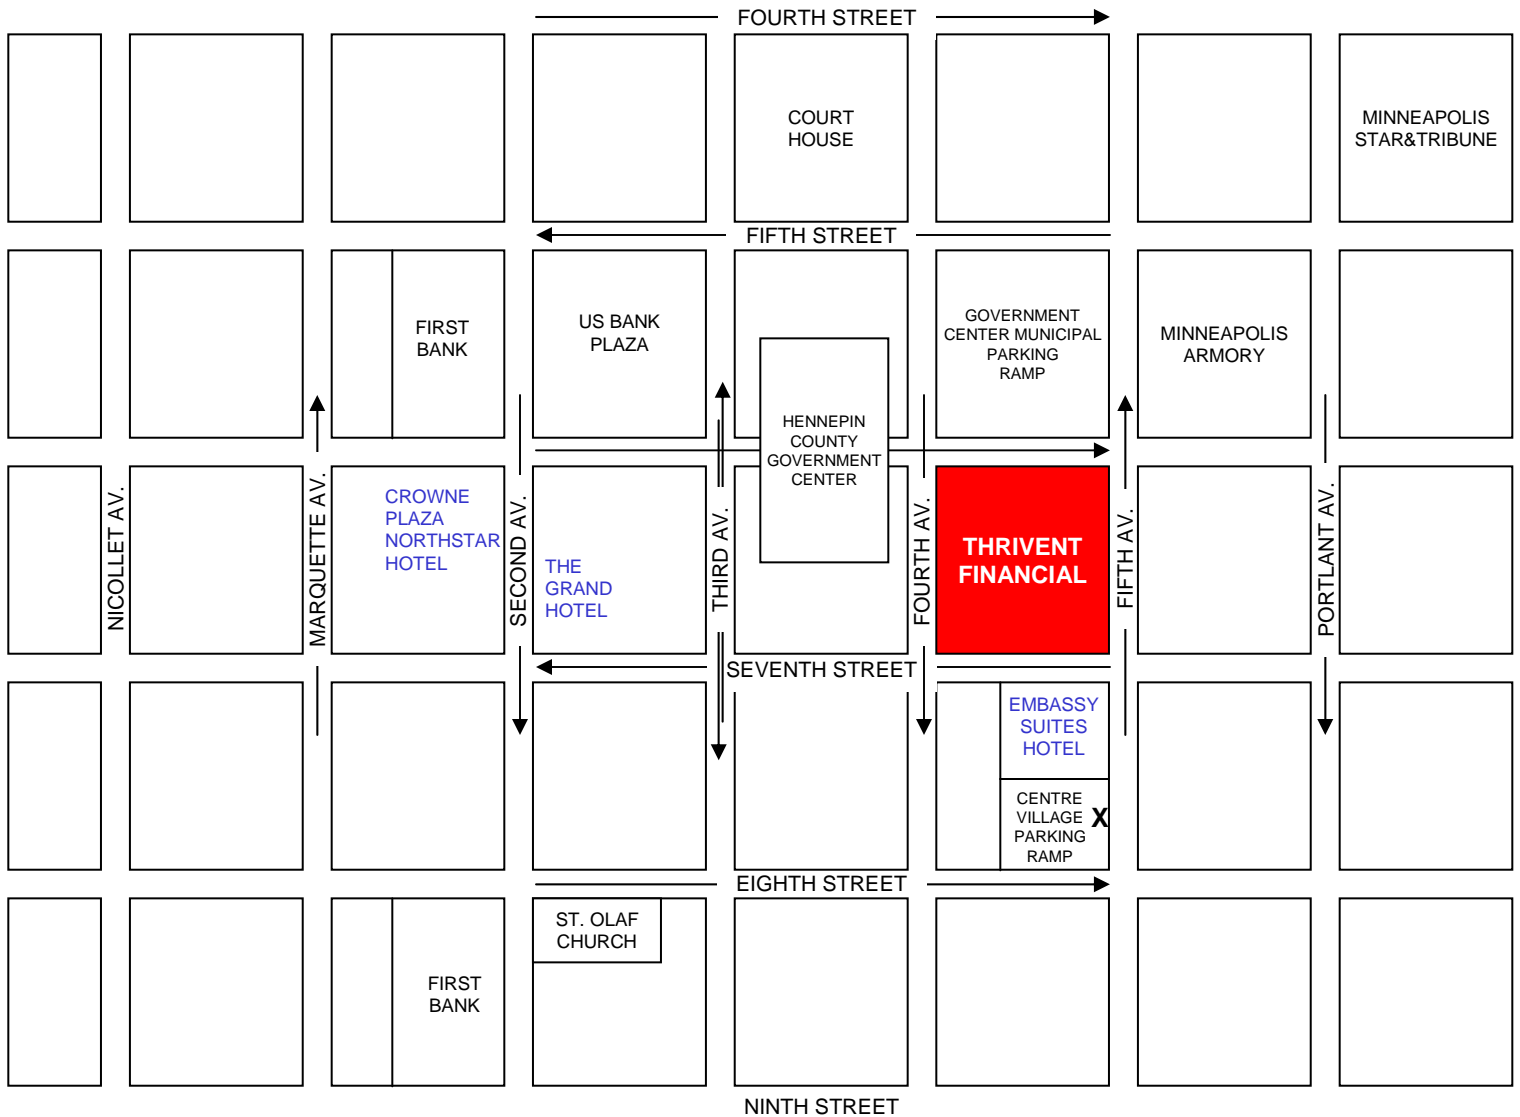

Directions to Thrivent Financial Building

I-94 Westbound from St. Paul

Take 5th Street Exit
Turn Left on 4th Ave.
Two blocks on the left

35W - Northbound

Take 5th Ave. Exit
Go three blocks
Turn left on 7th St.
On the right side

Hwy. 12

Take downtown Exit
Turn right on 10th St.
Turn left on 3rd Ave.
Turn right on 6th St.
Two blocks on right

I-94 Eastbound

Take Hwy. 55 Exit going East
Turn left onto 8th Street
Turn left on 5th Ave.
Turn left on 7th Street
On the right

35W - Southbound

Take Washington St. Exit
Turn left on 4th Ave.
Go 6 blocks on the left

I-394 East

Take 4th St. Exit
Turn right on 4th Ave.
Two blocks on left

Thrivent Financial for Lutherans
625 Fourth Avenue South
Minneapolis, MN 55415
1-800-847-4836