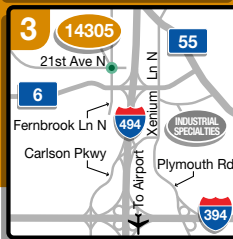

TWIN CITIES LOCATIONS

OFFICES

OFFICE CENTER

**15407 McGinty Rd
Wayzata, MN 55391**
(To:) Take 494 to exit 17 (Minnetonka Blvd) West to McGinty Rd W - Take McGinty through 3-way stop to the Office Center.

EXCELSIOR CROSSINGS CAMPUS

**9320 Excelsior Blvd
Hopkins, MN 55343**
(To:) Take 169 to Excelsior Blvd East to Jackson Ave - Turn left Jackson Ave to Excelsior Crossings Campus entrance.

PREFERRED HOTELS - 2019

- | | |
|---|--|
| ALOFT MINNEAPOLIS
900 Washington Ave. S.
Minneapolis, MN 55415 | HOLIDAY INN MPLS AIRPORT
1201 West 94th Street
Bloomington, MN 55431 |
| BEST WESTERN PLUS BLOOMINGTON HOTEL
1901 Killebrew Dr
Bloomington, MN 55425 | HOLIDAY INN EXPRESS HOTEL & SUITES MTKA
10985 Red Cir Dr
Minnetonka, MN 55343 |
| COUNTRY INN & SUITES BY RADISSON
210 Carlson Pkwy
Plymouth, MN 55447 | LAQUINTA INN & SUITES
10420 Wayzata Blvd
Minnetonka, MN 55305 |
| CROWNE PLAZA HOTEL MINNEAPOLIS WEST
3131 Campus Drive
Plymouth, MN 55441 | RESIDENCE INN MPLS EDEN PRAIRIE
7780 Flying Cloud Drive
Eden Prairie, MN 553 |
| DOUBLETREE HILTON MPLS PARK PLACE
1500 Park Place Blvd
Minneapolis, MN 55416 | RESIDENCE INN MPLS PLYMOUTH
2750 Annapolis Circle
Plymouth, MN 55441 |
| EXTENDED STAY AMERICA EDEN PRAIRIE
11905 Technology Drive
Eden Prairie, MN 55344 | SHERATON MINNEAPOLIS WEST
12201 Ridgedale Drive
Minnetonka, MN 55305 |
| EXTENDED STAY AMERICA EDEN PRAIRIE
7550 Office Ridge Circle
Eden Prairie, MN 55344 | THE HOTEL LANDING
925 Lake Street
Wayzata, MN 55391 |
| HAMPTON INN SUITES MPLS W MINNETONKA
10600 Wayzata Blvd
Minnetonka, MN 55305 | TOWNEPLACE SUITES MPLS WEST - SLP
1400 Zarthan Ave. South
St Louis Park, MN 55416 |

RESEARCH

MINNEAPOLIS RSCH DEVELOPMENT CENTER

**14800 28th Ave N
Plymouth, MN 55447**
(To:) Take 494 to exit 21 Hwy 6 West - right at Niagara Ln N - go to 28th Ave N - Location on left.

CARGILL FOOD INNOVATION CENTER