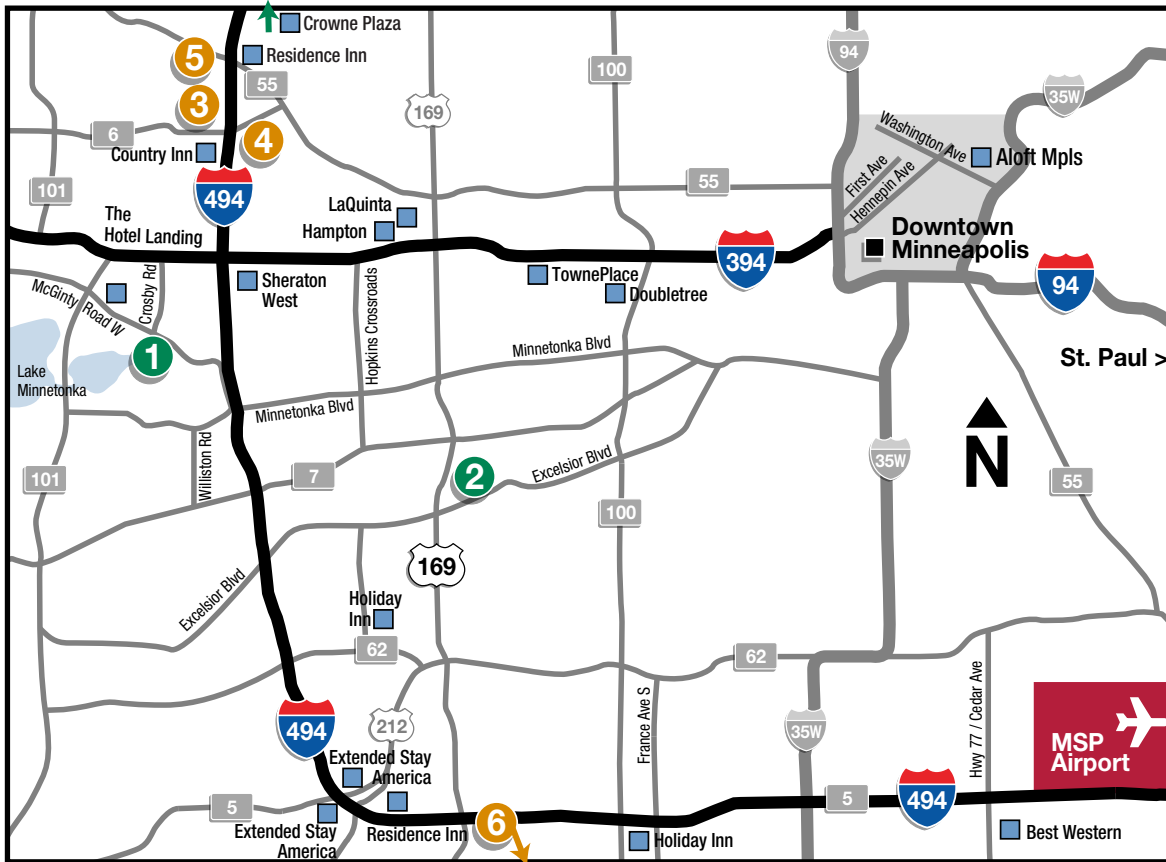

TWIN CITIES LOCATIONS

OFFICES

OFFICE CENTER

**15407 McGinty Rd
Wayzata, MN 55391**
(To:) Take 494 to exit 17 (Minnetonka Blvd) West to McGinty Rd W - Take McGinty through 3-way stop to the Office Center.

EXCELSIOR CROSSINGS CAMPUS

**9320 Excelsior Blvd
Hopkins, MN 55343**
(To:) Take 169 to Excelsior Blvd East to Jackson Ave - Turn left Jackson Ave to Excelsior Crossings Campus entrance.

PREFERRED HOTELS - 2019

- | | |
|---|--|
| ALOFT MINNEAPOLIS
900 Washington Ave. S.
Minneapolis, MN 55415 | HOLIDAY INN MPLS AIRPORT
1201 West 94th Street
Bloomington, MN 55431 |
| BEST WESTERN PLUS BLOOMINGTON HOTEL
1901 Killebrew Dr
Bloomington, MN 55425 | HOLIDAY INN EXPRESS HOTEL & SUITES MTKA
10985 Red Cir Dr
Minnetonka, MN 55343 |
| COUNTRY INN & SUITES BY RADISSON
210 Carlson Pkwy
Plymouth, MN 55447 | LAQUINTA INN & SUITES
10420 Wayzata Blvd
Minnetonka, MN 55305 |
| CROWNE PLAZA HOTEL MINNEAPOLIS WEST
3131 Campus Drive
Plymouth, MN 55441 | RESIDENCE INN MPLS EDEN PRAIRIE
7780 Flying Cloud Drive
Eden Prairie, MN 553 |
| DOUBLETREE HILTON MPLS PARK PLACE
1500 Park Place Blvd
Minneapolis, MN 55416 | RESIDENCE INN MPLS PLYMOUTH
2750 Annapolis Circle
Plymouth, MN 55441 |
| EXTENDED STAY AMERICA EDEN PRAIRIE
11905 Technology Drive
Eden Prairie, MN 55344 | SHERATON MINNEAPOLIS WEST
12201 Ridgedale Drive
Minnetonka, MN 55305 |
| EXTENDED STAY AMERICA EDEN PRAIRIE
7550 Office Ridge Circle
Eden Prairie, MN 55344 | THE HOTEL LANDING
925 Lake Street
Wayzata, MN 55391 |
| HAMPTON INN SUITES MPLS W MINNETONKA
10600 Wayzata Blvd
Minnetonka, MN 55305 | TOWNEPLACE SUITES MPLS WEST - SLP
1400 Zarthan Ave. South
St Louis Park, MN 55416 |

RESEARCH

MINNEAPOLIS RSCH DEVELOPMENT CENTER

**14800 28th Ave N
Plymouth, MN 55447**
(To:) Take 494 to exit 21 Hwy 6 West - right at Niagara Ln N - go to 28th Ave N - Location on left.

CARGILL FOOD INNOVATION CENTER