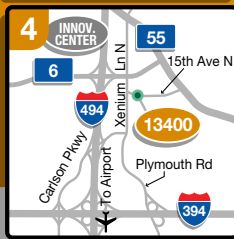

TWIN CITIES LOCATIONS

OFFICES

OFFICE CENTER

**15407 McGinty Rd
Wayzata, MN 55391**
(To:) Take 494 to exit 17 (Minnetonka Blvd) West to McGinty Rd W - Take McGinty through 3-way stop to the Office Center.

RESEARCH

MINNEAPOLIS RSCH DEVELOPMENT CENTER

**14800 28th Ave N
Plymouth, MN 55447**
(To:) Take 494 to exit 21 Hwy 6 West - right at Niagara Ln N - go to 28th Ave N - Location on left.

CARGILL FOOD INNOVATION CENTER

**14305 21st Ave N
Plymouth, MN 55447**
(To:) Take 494 to exit 21 Hwy 6 West - right at Fernbrook Ln N - go to 21st Ave N - Location on left.

CARGILL INDUSTRIAL SPECIALTIES

**13400 15th Ave N, SUITE B
Plymouth, MN 55441**
(To:) Take 494 to exit 21 Hwy 6 East - right at Xenium Ln N - left to 15th Ave N - Location on left.

ENGINEERING R&D LAB

**6 12111 Lynn Ave
Savage, MN 55378**

AIRPORT

(To:) **MSP: Lindberg Terminal** 494 to exit 1A Hwy 5 East to St. Paul to MAIN terminal exit.

(To:) **Corporate Hangar 7: 6905 34th Ave S** Minneapolis, MN 55450 494 to exit 1B 34th Ave S - North to Hangar 7.