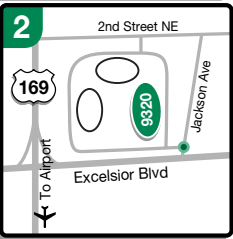

TWIN CITIES LOCATIONS

OFFICES

OFFICE CENTER

**15407 McGinty Rd
Wayzata, MN 55391**
(To:) Take 494 to exit 17 (Minnetonka Blvd) West to McGinty Rd W - Take McGinty through 3-way stop to the Office Center.

EXCELSIOR CROSSINGS CAMPUS

**9320 Excelsior Blvd
Hopkins, MN 55343**
(To:) Take 169 to Excelsior Blvd East to Jackson Ave - Turn left Jackson Ave to Excelsior Crossings Campus entrance.

PREFERRED HOTELS - 2019

RESEARCH

MINNEAPOLIS RSCH DEVELOPMENT CENTER

**14800 28th Ave N
Plymouth, MN 55447**
(To:) Take 494 to exit 21 Hwy 6 West - right at Niagara Ln N - go to 28th Ave N - Location on left.

CARGILL FOOD INNOVATION CENTER

ENGINEERING R&D LAB

**6 12111 Lynn Ave
Savage, MN 55378**

AIRPORT

(To:) **MSP: Lindberg Terminal** 494 to exit 1A Hwy 5 East to St. Paul to MAIN terminal exit.

(To:) **Corporate Hangar 7: 6905 34th Ave S** Minneapolis, MN 55450 494 to exit 1B 34th Ave S - North to Hangar 7.